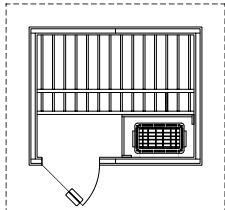

HALLMARK SAUNAS

HM46 - 4'x6'

HM5c - 5'x5'

HM57 - 5'x7'

HM66c - 6'x6'

All Hallmark Saunas Include

- Clear Canadian Hemlock interior and exterior
- Exterior finished with biodegradable wood treatment for luxurious look and for ease in maintenance
- Sound system
- Ceiling Overhang with internal puck lighting
- Interior low voltage lighting & color therapy lighting system
- Built-in floor with vinyl surface
- Simple hook & pin panel design; easily installs in less than an hour
- Stainless steel wet/dry sauna heater
- Digital controls
- 5 sizes available (4x4, 4x6, 5x5 corner, 5x7 and 6x6 corner)

PATIO SAUNAS

P45 - 4'x5' *

P46 - 4'x6' *

P56 - 5'x6' *

P57 - 5'x7' *

Patio Sauna Includes The Following Standard Features

- Interior Nordic White Spruce walls and ceiling, Abachi backrests, headrests, heater guard and duckboard, cedar exterior
- Prebuilt, prefitted wall and ceiling panels all completely blind nailed
- Built-in floor with attractive water resistant vinyl flooring
- Constructed on cedar runners
- Cathedral ceiling with exposed wood beams
- Heater with control
- Bucket, ladle, light, and thermometer
- Roof kit in easy-to-install panels