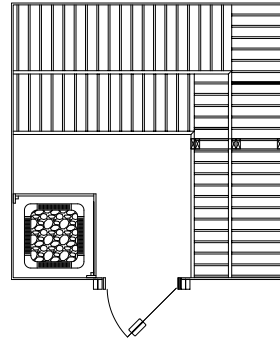

CC812 - 8'x12'

CC1010 - 10'x10'

CC1212 - 12'x12'

Door options include:

- All-Glass 24x80" bronze tinted door
- All-Glass Birch-Leaf Etched door 24x72"
- All-Glass Satin door 24x72"
- All-Glass bronze tint door 24x72"
- Hemlock 24x80" door with glass window
- Hemlock 23¹/₄" x 69¹/₄" door with glass window