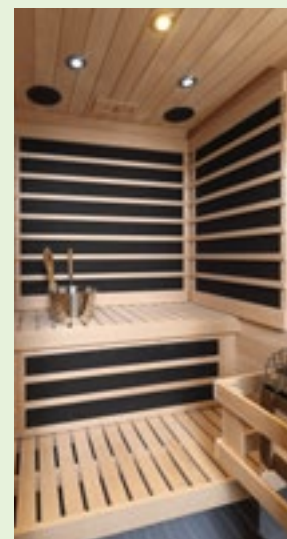

HALLMARK INFRASAUNA IS44

For those who sauna bathe alone, or with one other—or for those who have limited space, the diminutive Hallmark IS44, 4' x 4' two person sauna just might be the best value in the market today. The IS44 comes complete, from the factory, with a “Two-in-One InfraSauna Dual Heating System” of Finnleo’s Low EMR/EF Infrared heating panels as well as a stainless steel traditional sauna heater. Simply assemble and plug in to a 120 volt household outlet. The SaunaLogic control panel allows you to easily select “Infrared” or “Traditional” sauna, depending upon what you’re in the mood for.