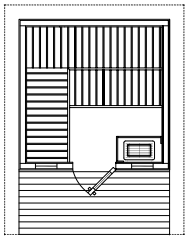

MS77 (7x7 sauna & 3x7 porch)