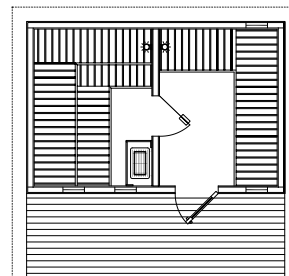

TERRACE SAUNAS

METRO SAUNAS

Metro Series Sauna Include

- Four sizes/models with all-glass interior door
- Insulated 4 1/4" panels for walls, ceiling and roof
- Nordic Spruce T&G on interior and exterior
- Changing room standard on MS 710, 811 and 812
- Prehung exterior door with window and grid
- Sauna interior includes Abachi prebuilt benches, backrests, headrests, heater guard, floor boards
- Sauna heater, rocks and separate control panel

- Bucket, ladle, one or two wall lights, thermometer
- Changing room interior includes prebuilt bench, backrest and 4-peg clothes hanger
- Windows with insulated, tempered glass and grids

Options Available

- Preinstalled dark brown metal roofing
- Crank-out screened windows