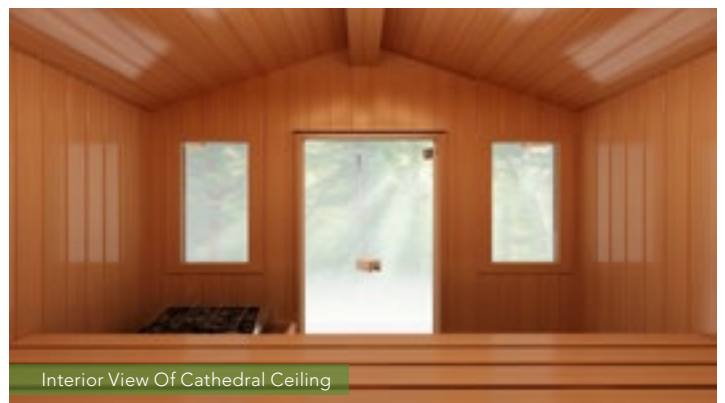

Options Available

- Metal roof or Cedar Shingles
- Heater Upgrade: Pikkutonttu

Interior View Of Cathedral Ceiling