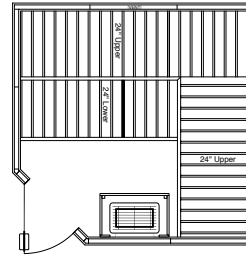

PB88 w/Vena - 8'x8'

PB812 w/Laava - 8'x12'

Typical configurations of Finnleo Sisu Series. Dimensions are approximate O.D. of sauna room.

Allow 2 ft. of bench per person. Unlimited custom shapes and sizes available for panel-type saunas.