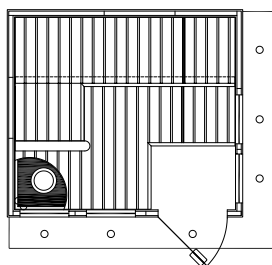

Options

- Bluetooth Sound System

Mystique w/Pikkutonnttu