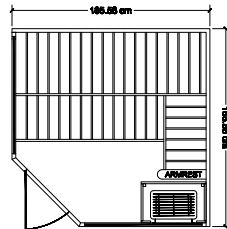

HALLMARK SAUNAS

HM46 - 4'x6'

HM5c - 5'x5'

HM57 - 5'x7'

HM66c - 6'x6'

All Hallmark Saunas Include

- Clear Canadian Hemlock interior and exterior
- Exterior finished with biodegradable wood treatment for luxurious look and for ease in maintenance
- Sound system
- Ceiling Overhang with internal puck lighting
- Interior low voltage lighting & color therapy lighting system
- Built-in floor with vinyl surface
- Simple hook & pin panel design; easily installs in less than an hour
- Stainless steel wet/dry sauna heater
- Digital controls
- 5 sizes available (4x4, 4x6, 5x5 corner, 5x7 and 6x6 corner)