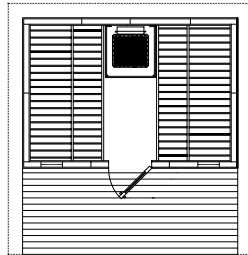

MS Resort (7x10 or 8x12 sauna, 4x10 or 4x12 porch - seating for 8-14)