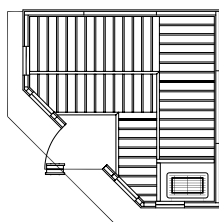

Moonlight 7'x7' w/Vena