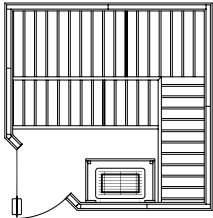

SISU SAUNAS

PB44 w/Junior - 4'x4'

PB46 w/Vena - 4'x6'

PB56 w/Vena - 5'x6'

PB66 w/Vena - 6'x6'

PB66-5 w/Vena - 6'x6'

PB68 w/Vena - 6'x8'

PB77-5 w/Vena - 7'x7'