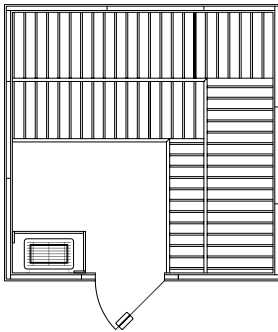

PB88 w/Vena - 8'x8'