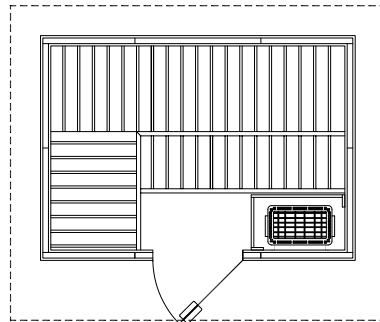

T57 - 5' x 7'

METRO SAUNAS