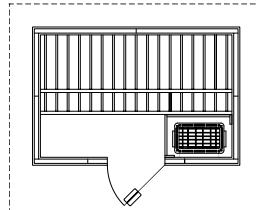

P46 - 4'x6' *