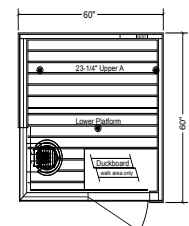

- Outside dimensions: Depth 60", Width 60", Height 84"
- Contemporary glass-to-glass corner creates an amazingly open feel
- Luxury backrests with integral LED lighting
- Mini Gimbal spot light over the heater
- Color therapy/white lighting in ceiling, optional
- Interior and exterior of clear, vertical grain Canadian Hemlock (Western Red Cedar optional)
- Benches and backrests two-tone combination of Canadian Hemlock and heat-treated European Alder
- Lower platform bench wraps around heater
- Sauna Heater: Piccolo rock-tower heater, 3.5 kW with Trend digital control