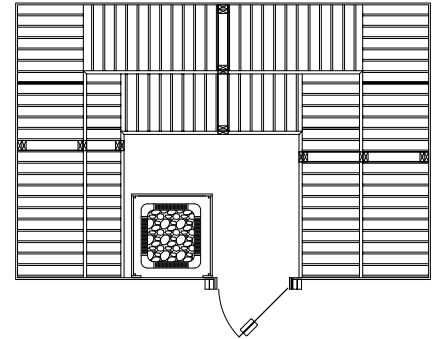

CC812 - 8'x12'

CC1010 - 10'x10'

CC1212 - 12'x12'

Door options include:

- All-Glass 24x80" bronze tinted door
- All-Glass Birch-Leaf Etched door 24x72"
- All-Glass Satin door 24x72"
- All-Glass bronze tint door 24x72"
- Hemlock 24x80" door with glass window
- Hemlock 23¹/₄" x 69¹/₄" door with glass window