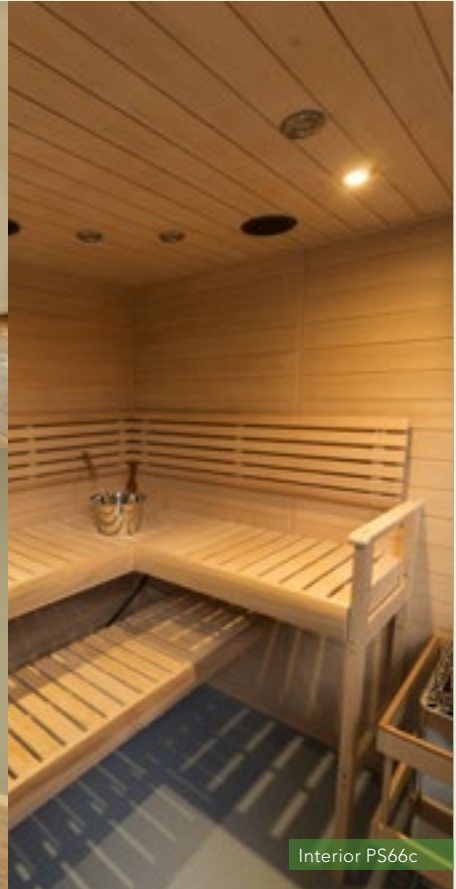

Hallmark saunas come complete with a built-in floor with vinyl surface, which makes cleaning and maintenance a breeze. The sauna is powered by stainless steel Finnleo Junior or Viki wet/dry sauna heaters, featuring the dependable climate-creating efficiency you'd expect of a Finnleo. Your comfort is easy to adjust using the intuitive SaunaLogic digital controls.

Saunalogic Digital Control & Stereo/Cd

HM46, 4'X6'

HM55, 5'X5' Corner

HM66c, 6'X6' Corner

Interior PS66c

ALL HALLMARK SAUNAS INCLUDE

- Clear Canadian Hemlock interior and exterior
- Exterior finished with biodegradable wood treatment for luxurious look and for ease in maintenance
- Bluetooth sound system (styles may vary)
- Internal puck lighting
- Interior low voltage lighting & color therapy lighting system
- Built-in floor with vinyl surface
- Simple hook & pin panel design; easily installs in less than an hour
- Stainless steel Junior or Viki wet/dry sauna heater
- Saunalogic Digital controls
- 5 sizes available (4x4, 4x6, 5x5 corner, 5x7 and 6x6 corner)
- All Hallmark saunas are 80 inches high