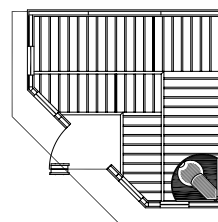

Moonlight 7'x7' w/Standard interior and Saunatonnttu