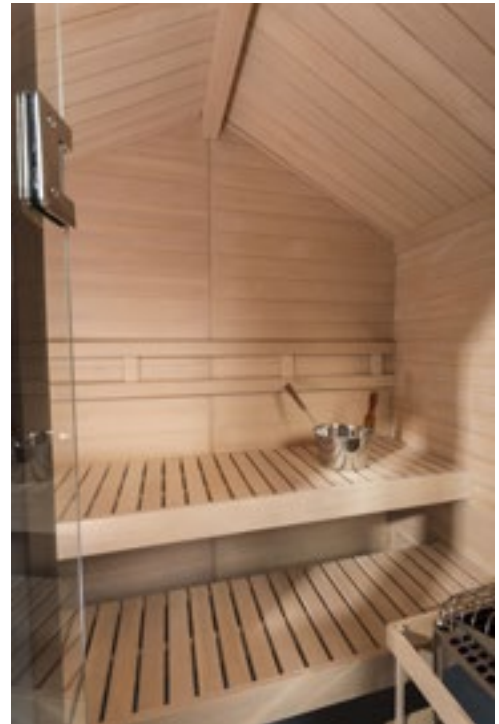

TERRACE - OUTDOOR SAUNA

TERRACE SAUNA INCLUDES THE FOLLOWING STANDARD FEATURES

- Available in two sizes: 4'x6' and 5'x7'.
- Weather friendly, heat treated Canadian Hemlock exterior.
- Canadian Hemlock interior.
- Constructed on cedar runners for durability.
- Prebuilt, prefitted wall and ceiling panels all completely blind nailed.
- Built-in floor with attractive water resistant vinyl flooring.
- Cathedral ceiling with exposed center/ridge beam.
- Designer heater with Trend digital control (control is mounted inside sauna).
- Bucket, ladle, and thermometer.
- Low voltage backrest lighting.
- Roof kit in two easy-to-install panels, including all-weather metal roofing.

QUALITY TIME OUTSIDE

The Finnleo Patio sauna's simple panel construction makes it easy to assemble anywhere you have space in just a few minutes. At the same time, Patio's integrated walls and gable system ensure you will enjoy a strong, durable sauna that will be perfectly at home outside for many years to come.

All Patio saunas come with Cedar exterior, Cedar runners and a vinyl subfloor, allowing you to place it nearly anywhere without risk of damage. The roof kit is fully insulated and available with plywood (ready for your shingles), cedar shingles or metal roofing.

Inside, you'll enjoy all the comfort, style and attention to detail you expect from Finnleo. Nordic White Spruce or Cedar on the cathedral ceiling and walls creates a light, cozy, genuinely sauna feel. Abachi furnishings feel as good as they look, staying cool to the touch despite the sauna heat.

Patio is naturally perfect for the deck, or anywhere you like in the backyard. If you have a pool or hot tub, all the better—a Patio sauna will only add to the pleasure you already get from them.