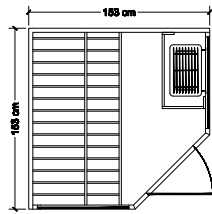

HALLMARK SAUNAS

HM46 - 4'x6'

HM5c - 5'x5'

HM57 - 5'x7'

HM66c - 6'x6'

All Hallmark Saunas Include

- Clear Canadian Hemlock interior and exterior
- Exterior finished with biodegradable wood treatment for luxurious look and for ease in maintenance
- Sound system
- Ceiling Overhang with internal puck lighting
- Interior low voltage lighting & color therapy lighting system
- Built-in floor with vinyl surface
- Simple hook & pin panel design; easily installs in less than an hour
- Stainless steel wet/dry sauna heater
- Digital controls
- 5 sizes available (4x4, 4x6, 5x5 corner, 5x7 and 6x6 corner)