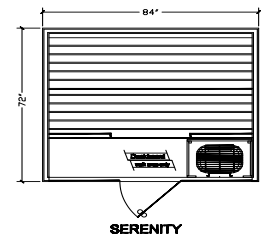

SEASIDE

Seaside 6'x7' w/Pikkutonttu

Options

- Bluetooth Sound System
- Saunatonnttu

Serenity Sauna

- Outside Dimensions: Depth 72", Width 84", Height: 84"
- Curved ergonomic upper bench and backrest
- Heat treated Alder accents
- Built-in lower bench foot rest
- Full glass front