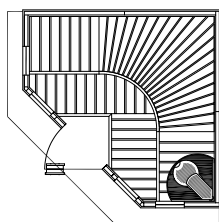

Moonlight 7'x7' w/Sunburst interior and Saunatonnttu