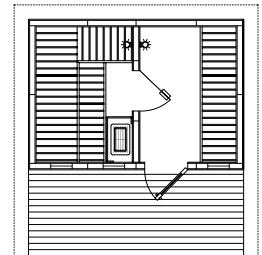

MS812 W/Sunburst interior & Pikkutonttu heater

MS710 (5x7 sauna, 5x7 changing room & 4x10 porch)