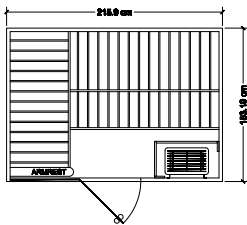

HALLMARK SAUNAS

HM46 - 4'x6'

HM5c - 5'x5'

HM57 - 5'x7'

HM66c - 6'x6'

All Hallmark Saunas Include

- Clear Canadian Hemlock interior and exterior
- Exterior finished with biodegradable wood treatment for luxurious look and for ease in maintenance
- Sound system
- Ceiling Overhang with internal puck lighting
- Interior low voltage lighting & color therapy lighting system
- Built-in floor with vinyl surface
- Simple hook & pin panel design; easily installs in less than an hour
- Stainless steel wet/dry sauna heater
- Digital controls
- 5 sizes available (4x4, 4x6, 5x5 corner, 5x7 and 6x6 corner)